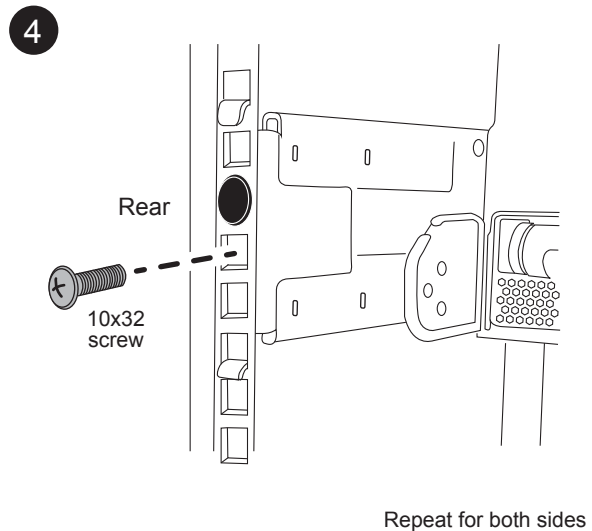

Installing SuperRail into a four-post rack

The SuperRail can be either installed on a standard square-hole four-post rack or a standard round-hole four-post rack by using the round-to-square hole adaptor brackets.

Installing SuperRail to square-hole four-post rack

Installing SuperRail to round-hole four-post rack